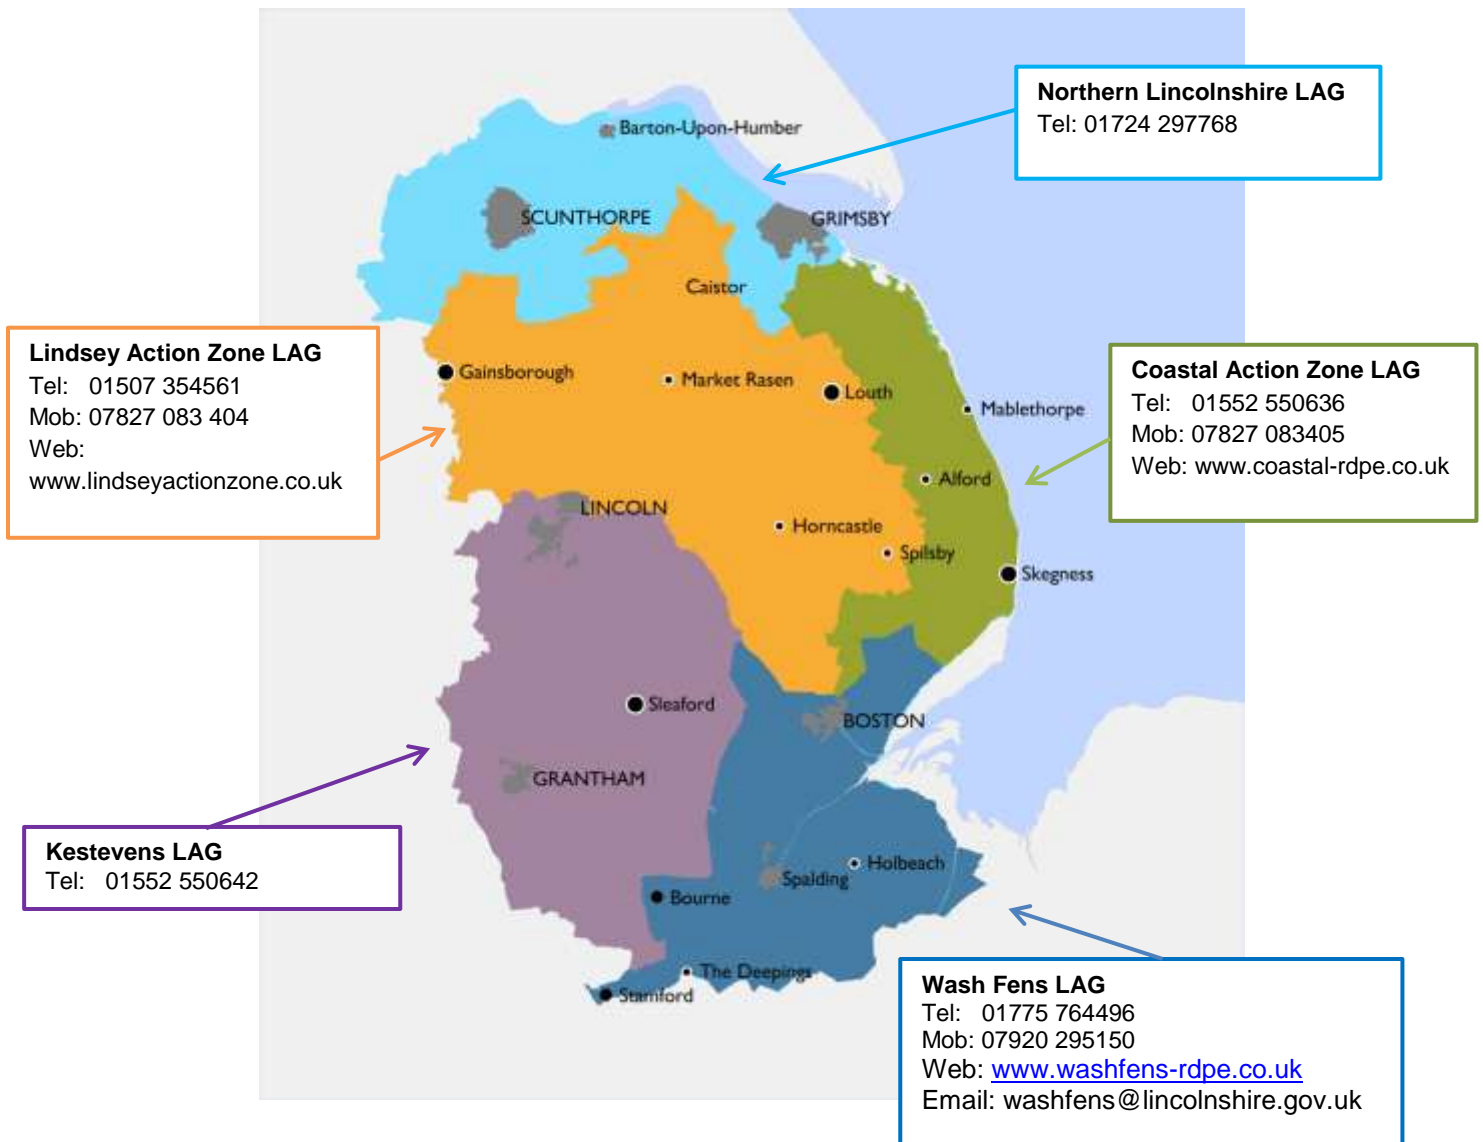

# RDPE LEADER Funding in Greater Lincolnshire

LEADER is one of the delivery methods being used to distribute funds from the Rural Development Programme for England (RDPE). Grants are available to businesses, farmers, foresters, land managers and communities for projects that create jobs and growth and benefit the rural economy.

Funding is distributed through Local Action Groups (LAGs) made up of people from the local community and the local public and private sector. There are five LAGs in Greater Lincolnshire.

NB. Areas classed as 'urban' (shaded grey) are not eligible for LEADER Funding

This map is reproduced from Ordnance Survey material with the permission of Ordnance Survey on behalf of the Controller of her Majesty's Stationery Office ©Crown Copyright. Unauthorised reproduction infringes Crown copyright and may lead to prosecution or civil proceedings. Lincolnshire County Council 100025370 2006.

The Rural Development Programme for England (RDPE) LEADER Approach is funded by the European Agricultural Fund for Rural Development .

Funded by

The European  
Agricultural Fund for  
Rural Development:  
Europe investing in  
rural areas